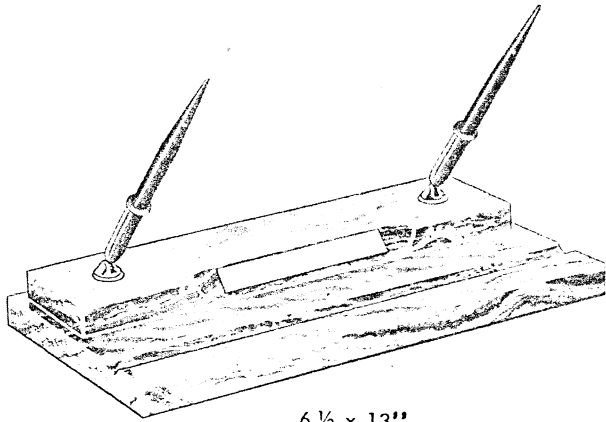

6 1/2 x 13"

8202S
SPANISH ONYX
With (2) B121SKD White Dot Pens $82.50
With B5SKD Pen, Pencil or ballpoint (any two) ..67.50

8506M (Illustrated)
MEXICAN ONYX
With (2) B121SKD White Dot Pens $85.00
With B5SKD Pen, pencil or ballpoint (any two) .. 70.00

8506J
JET CRYSTAL
With (2) 121SKD White Dot Pens $85.00
With 5SKD Pen, pencil or ballpoint (any two) 70.00

8506S
SPANISH ONYX
With (2) B121SKD White Dot Pens $85.00
With B5SKD Pen, pencil or ballpoint (any two) .. 70.00